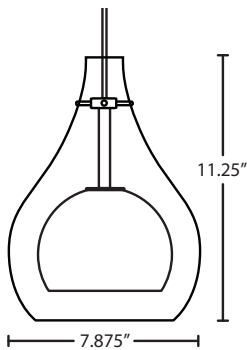

ELLE 11

120V PENDANTS

location:
DAMP

SPECIFICATIONS:

DESCRIPTION

Cord-hung pendant with double-shade design, transcolor outer teardrop glass with inner opal globe diffuser.

LAMPING

LED: 5W Replaceable LED Lamp 120V, CL dimmable, 90+ CRI, 3000°K CCT, 550 lumens, 25,000 hours, lamp included. (Additional Color Temperatures available, including 3500°K and 4000°K)

DIFFUSER

Outer teardrop shaped shade shall be of glass with various transcolor decors with an inner Opal Matte glass globe. 7.875" Dia. x 11.25" H

SUSPENSION

Cord-hung: 10' SVT-type cord, complete with 5" decorative sleeve at the socketholder. Jacket coordinates with metal finish. Plated stamped steel construction. Black, Bronze or Satin Nickel. See next page for mult light options.

MOUNTING

Installs directly to a 4" octagonal ceiling box. Suitable for sloped ceilings.

LABELS

UL or ETL Listed. Suitable for Damp Locations (interior use only). Consult factory concerning lower wattage labeling for energy requirements.

CLEAR/OPAL (ELLE11CL) & GRAY/OPAL (ELLE11GY SHOWN IN BLACK FINISH)

Project Information:

For ordering information, see next page

All dimensions provided are nominal. Allowance must be made for dimensional tolerance in handcrafted glasses.