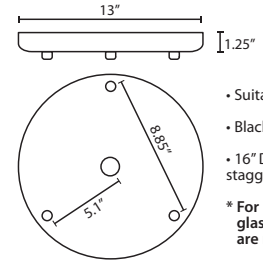

DIFFUSER

Outer teardrop shaped shade shall be of glass with various transcolor decors with an inner Opal Matte glass globe. 7.875" Dia. x 11.25" H

SUSPENSION

Cord-hung: 10' SVT-type cord, complete with 5" decorative sleeve at the socketholder. Jacket coordinates with metal finish. Plated stamped steel construction. Black, Bronze or Satin Nickel. See next page for mult light options.

T33XL 3 LIGHT LARGE ROUND CANOPY

- Suitable for sloped ceilings
- Black, Bronze or Satin Nickel
- 16" Dia. shades MAX, with staggered heights
- * For larger diameter glasses, Stemhooks are required for spacing