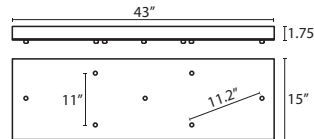

T37V 7 LIGHT BAR CANOPY

- Suitable for sloped ceilings
- Black, Bronze or Satin Nickel
- 20" Dia. shades MAX, with staggered heights
- For larger diameter glasses, Stemhooks are required for spacing