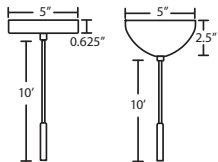

PENDANT OPTIONS:

1JT / 1JC / J CORD-HUNG PENDANT

- Flat (1JT) or Dome (1JC) Canopy styles. Dome style allows adjustment without cutting cord.
- "J" option is pendant less canopy for multipoint canopy (options to the right)
- Suitable for sloped ceilings
- Cord: 10' SVT, 5" sleeve at socketholder
- Also available in 15'
- Black, Bronze or Satin Nickel
- Cord Sleeves are available in 18" lengths

ACCESSORIES:

LONGER CORD LENGTHS:

Longer cord length of 15' available. Add an "L" to the end of the item number, i.e. 1JC-169707-SN-L.

LOW WATTAGE LABELING:

Incandescent fixture supplied with 16 watt relamp label. Add an "LW" to the end of the item number, i.e. 1JC-169707-SN-LW.

CORD SLEEVES:

If concealing the cord is desired on a Cord-hung Pendant, order our 0.25" dia. metal sleeves. Each sleeve is 18" long and may be field cut.

- **T118-BK** Black
- **T118-BR** Bronze
- **T118-SN** Satin Nickel

STEMHOOKS:

Suspension hooks allow cord drops to be placed wherever desired. Suitable for sloped ceilings or for greater multilight spacing

- **T103BK** Black
- **T103BR** Bronze
- **T103SN** Satin Nickel

HOW TO ORDER A MULTILIGHT FIXTURE

Order your canopy with the selected 120V multi light pendants (indicated by "B" or "J" prefix) for the complete fixture:

Example: **1x T33XL-SN** (3 Light Large Round Canopy)

1x J-ELLE11CL-LED-SN (Elle 11 Pendant in Clear/Opal)

1x J-ELLE11GY-LED-SN (Elle 11 Pendant in Gray/Opal)

1x J-ELLE11CG-LED-SN (Elle 11 Pendant in Cognac/Opal)