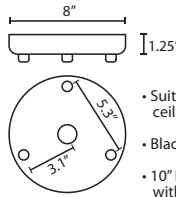

MULTIPOINT CANOPY OPTIONS FOR CORD PENDANTS

T33X 3 LIGHT ROUND CANOPY

- Suitable for sloped ceilings
- Black, Bronze or Satin Nickel
- 10" Dia. shades MAX, with staggered heights
- For larger diameter glasses, Stemhooks are required for spacing