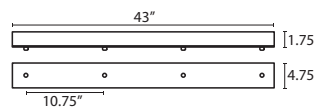

T34V 4 LIGHT BAR CANOPY

- Suitable for sloped ceilings
- Black, Bronze or Satin Nickel
- 20" Dia. shades MAX, with staggered heights
- For larger diameter glasses, Stemhooks are required for spacing